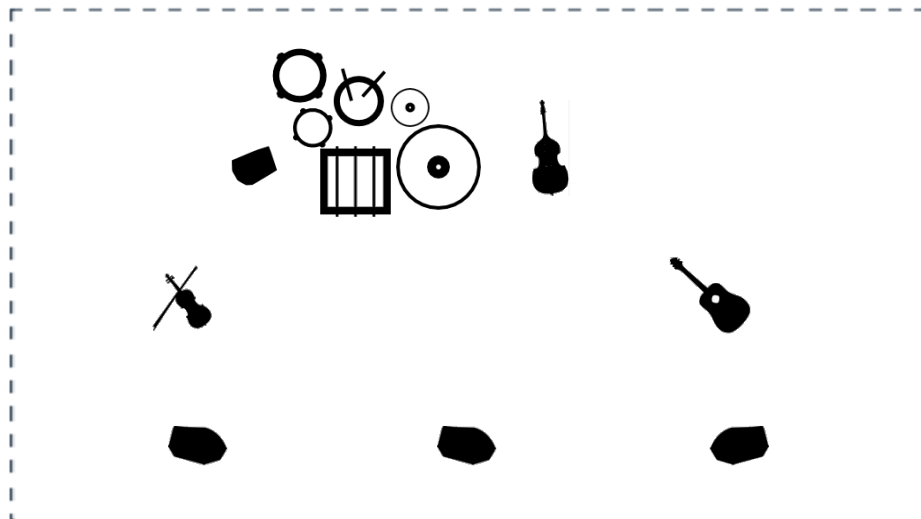

## Channels List

	Instrument	Microphone	Effects (optional)	Comments
1	Violin	DI - Línea		
2	Snare Drum	Shure SM57		
3	Hi-hat	Shure SM57		
4	Tom	Sennheiser E604		
5	Floor tom	Shure SM57		
6	Bass Drum	Shure Beta52		
7	Ride	AKG C414		
8	Acoustic guitar	DI - Línea		
9	Contrabass	DI - Línea		